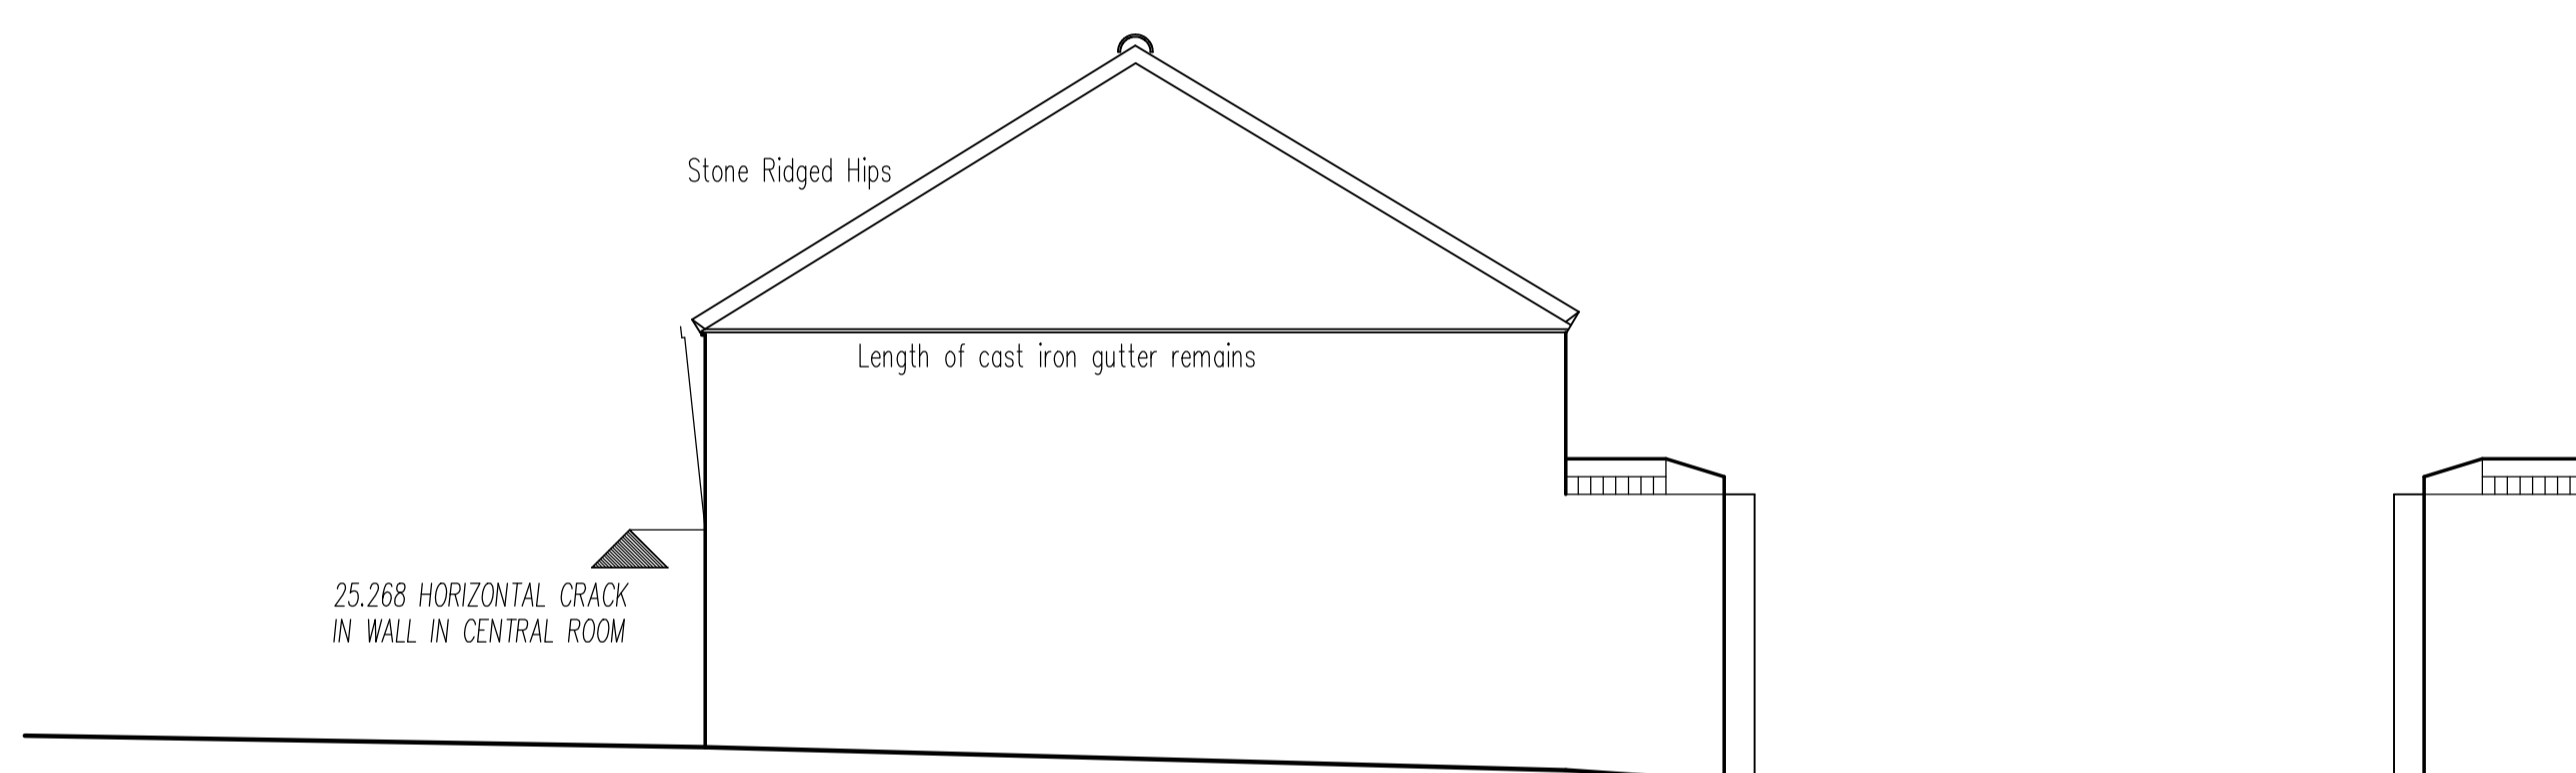

Key

North East Elevation

South East Elevation

North West Elevation

South West Elevation

**Lincolnshire Surveys**  
 John K Rowan ABEng  
 Vale Cottage Galster Lane Tealby  
 Market Rasen Lincolnshire LN8 3XN  
 Telephone: - 01673 838464  
 Mobile: - 07940 030 635  
 Michael R Starsmore MCIAT  
 Troika Middlesbykes Lane Grimoldby  
 Louth Lincolnshire LN11 8TE  
 Telephone: - 01507 327428  
 Mobile: - 07940 579 828

Project

Client

Title

**BARN SURVEY  
 Elevations**

Surveyor	<i>M.R.S.</i>	Office	<i>Grimoldby</i>
DATE	FEBRUARY 08	DRAWN BY	<i>M.R. Starsmore</i>
SCALE	1:50	STATUS	
CONTRACT NUMBER	08001	REVISION	
DRAWING NUMBER	B503		#