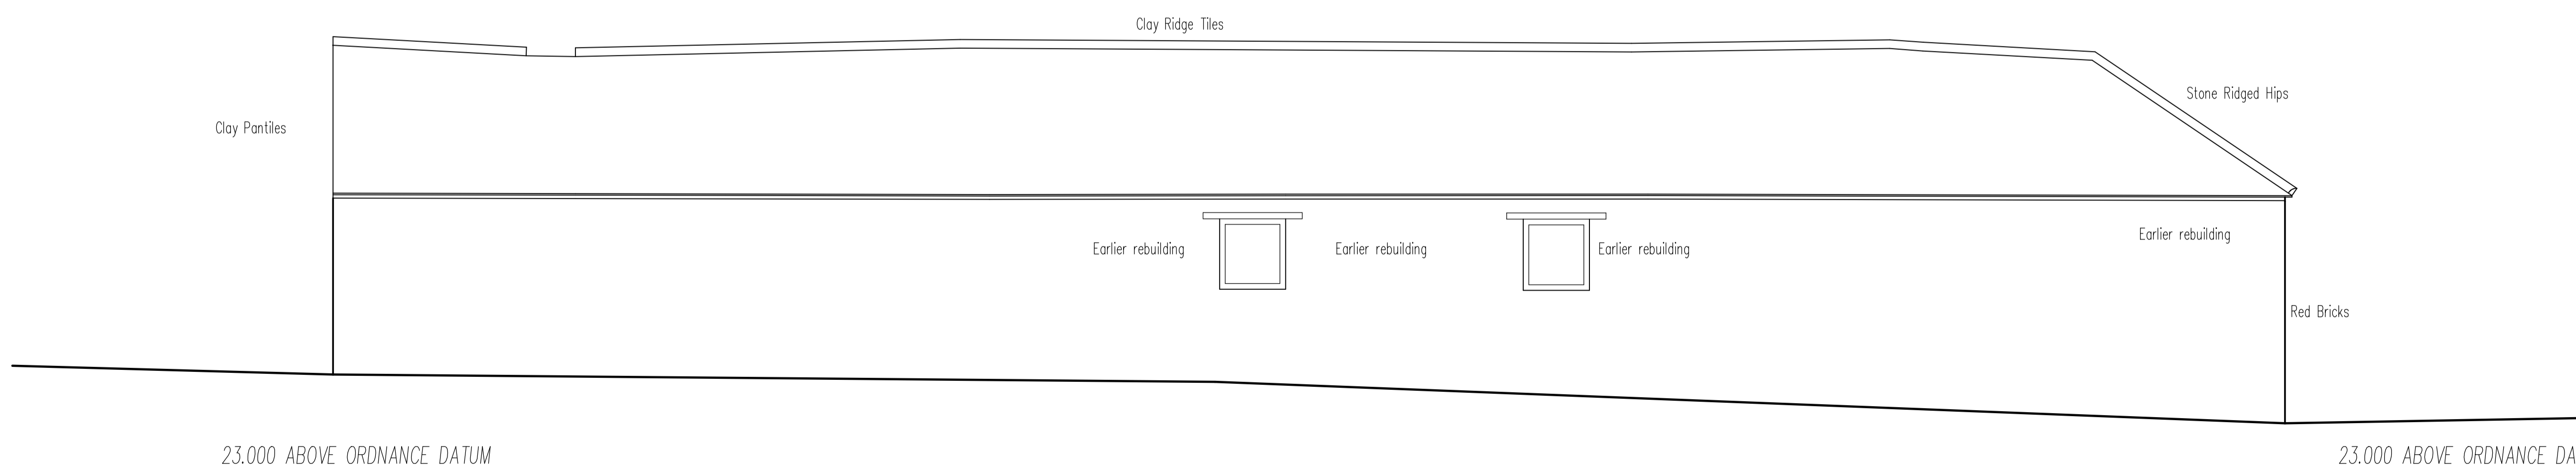

Key

North East Elevation

South East Elevation

North West Elevation

South West Elevation

**Lincolnshire Surveys**  
 John K Rowan ABEng  
 Vale Cottage Galster Lane Tealby  
 Market Rasen Lincolnshire LN8 3XN  
 Telephone: - 01673 838464  
 Mobile: - 07940 030 635  
 Michael R Starsmore MCIAT  
 Troika Middlesbykes Lane Grimoldby  
 Louth Lincolnshire LN11 8TE  
 Telephone: - 01507 327428  
 Mobile: - 07940 579 828

Project

Client

Title

**BARN SURVEY  
 Elevations**

Surveyor	<i>M.R.S.</i>	Office	<i>Grimoldby</i>
DATE	FEBRUARY 08	DRAWN BY	<i>M.R. Starsmore</i>
SCALE	1:50	STATUS	
CONTRACT NUMBER	08001	REVISION	
DRAWING NUMBER	B503		#