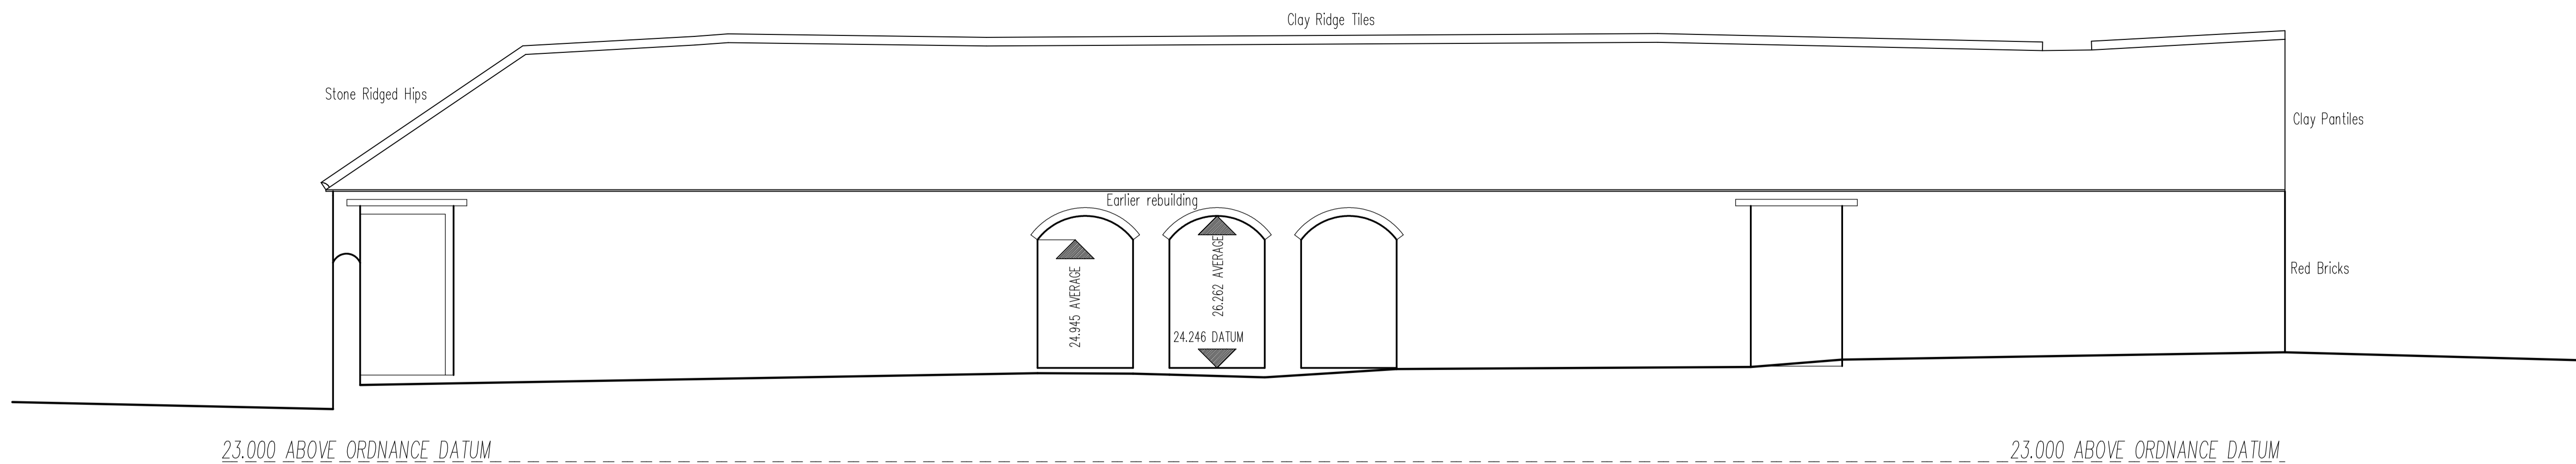

Key

North East Elevation

South East Elevation

North West Elevation

South West Elevation

**Lincolnshire Surveys**  
 John K Rowan ABEng  
 Vale Cottage Galster Lane Tealby  
 Market Rasen Lincolnshire LN8 3XN  
 Telephone: - 01673 838464  
 Mobile: - 07940 030 635  
 Michael R Starsmore MCIAT  
 Troika Middlesbykes Lane Grimoldby  
 Louth Lincolnshire LN11 8TE  
 Telephone: - 01507 327428  
 Mobile: - 07940 579 828

Project

Client

Title

**BARN SURVEY  
 Elevations**

Surveyor	<i>M.R.S.</i>	Office	<i>Grimoldby</i>
DATE	FEBRUARY 08	DRAWN BY	<i>M.R. Starsmore</i>
SCALE	1:50	STATUS	
CONTRACT NUMBER	08001	REVISION	
DRAWING NUMBER	B503		#