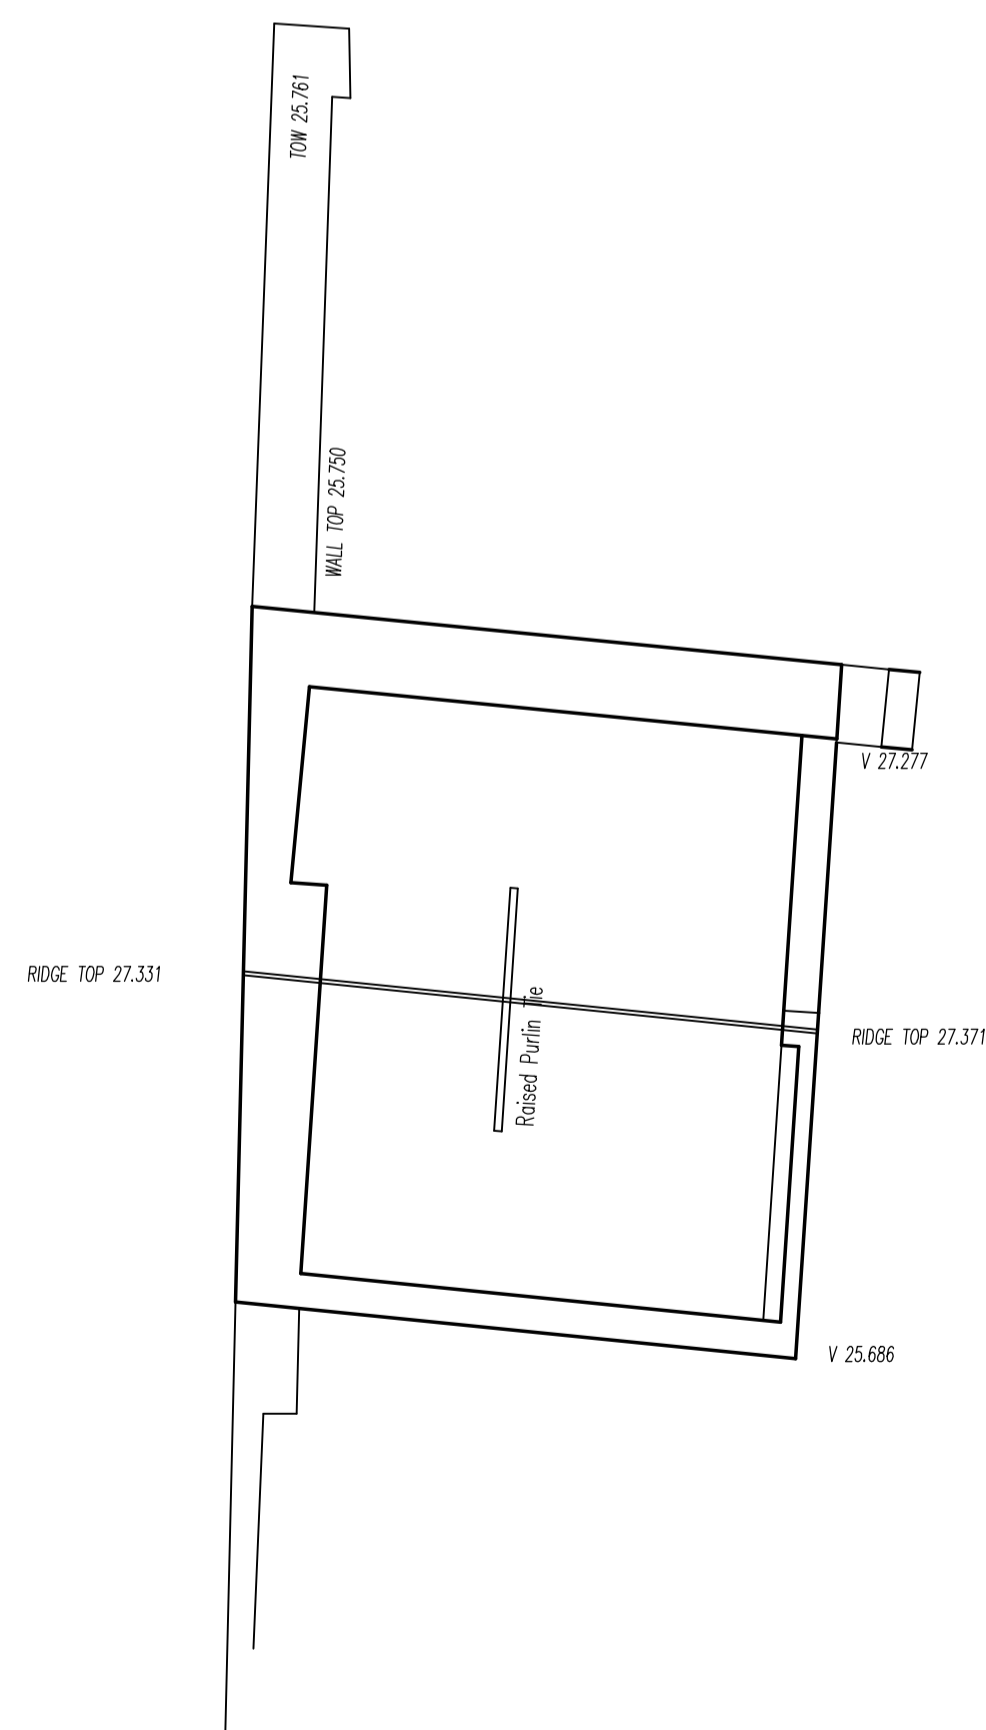

Key

Lincolnshire Surveys
John K Rowan ABEng
Vale Cottage Colston Lane Tealby
Market Rasen Lincolnshire LN8 3XN
Telephone: - 01673 838464
Mobile: - 07940 030 635
Michael R Starnmore MCIAT
Troika Middlesykes Lane Grimoldby
Louth Lincolnshire LN11 8TE
Telephone: - 01507 327428
Mobile: - 07940 579 828

Project

Client

Title

BARN SURVEY
Roof Plan & Section

Surveyor	M.R.S.	Office	Grimoldby
DATE	FEBRUARY 08	DRAWN BY	M.R. Starnmore
SCALE	1:50	STATUS	
CONTRACT NUMBER	08001	REVISION	
DRAWING NUMBER	BS02