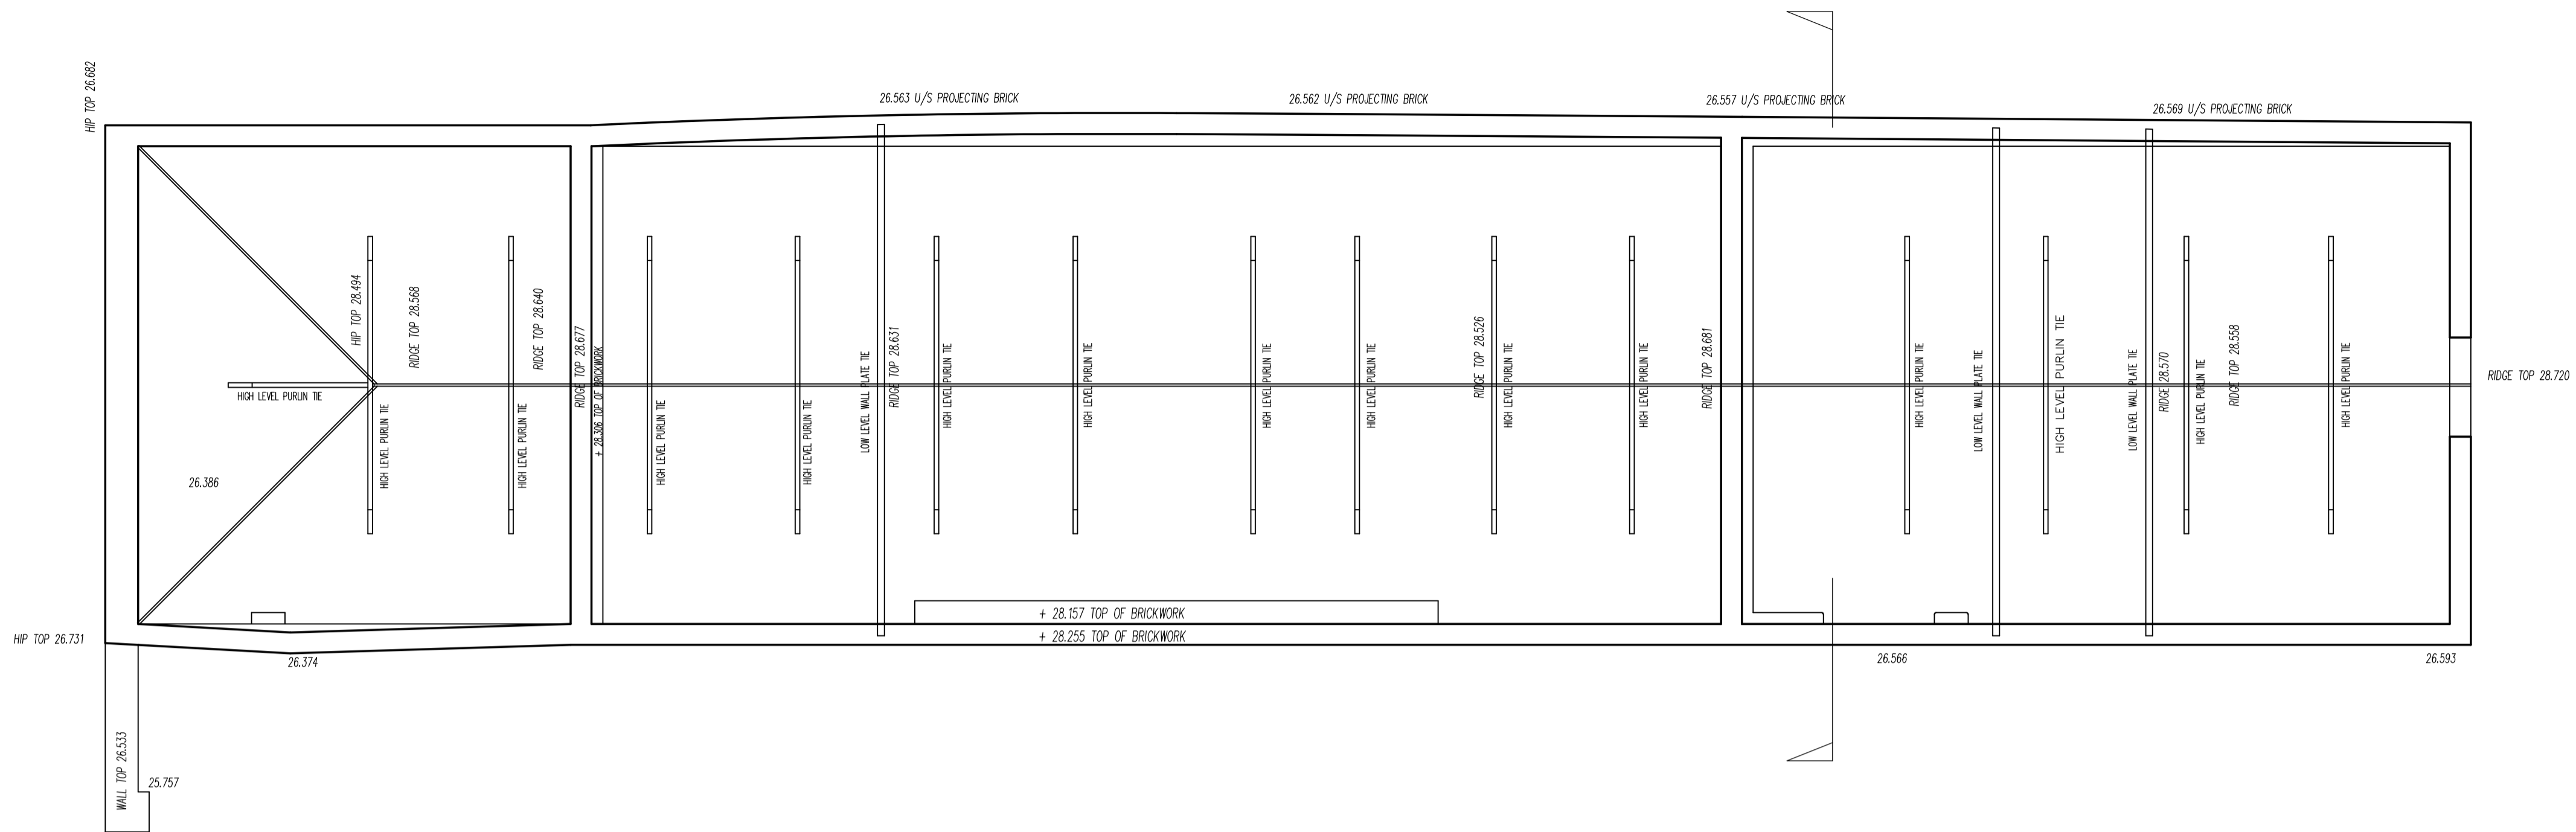

Key

Lincolnshire Surveys
John K Rowan ABEng
Vale Cottage Colston Lane Tealby
Market Rasen Lincolnshire LN8 3XN
Telephone: - 01673 838464
Mobile: - 07940 030 635
Michael R Starnmore MCIAT
Troika Middlesykes Lane Grimoldby
Louth Lincolnshire LN11 8TE
Telephone: - 01507 327428
Mobile: - 07940 579 828

Project

Client

Title

BARN SURVEY
Roof Plan & Section

Surveyor	M.R.S.	Office	Grimoldby
DATE	FEBRUARY 08	DRAWN BY	M.R. Starnmore
SCALE	1:50	STATUS	
CONTRACT NUMBER	08001	REVISION	
DRAWING NUMBER	BS02